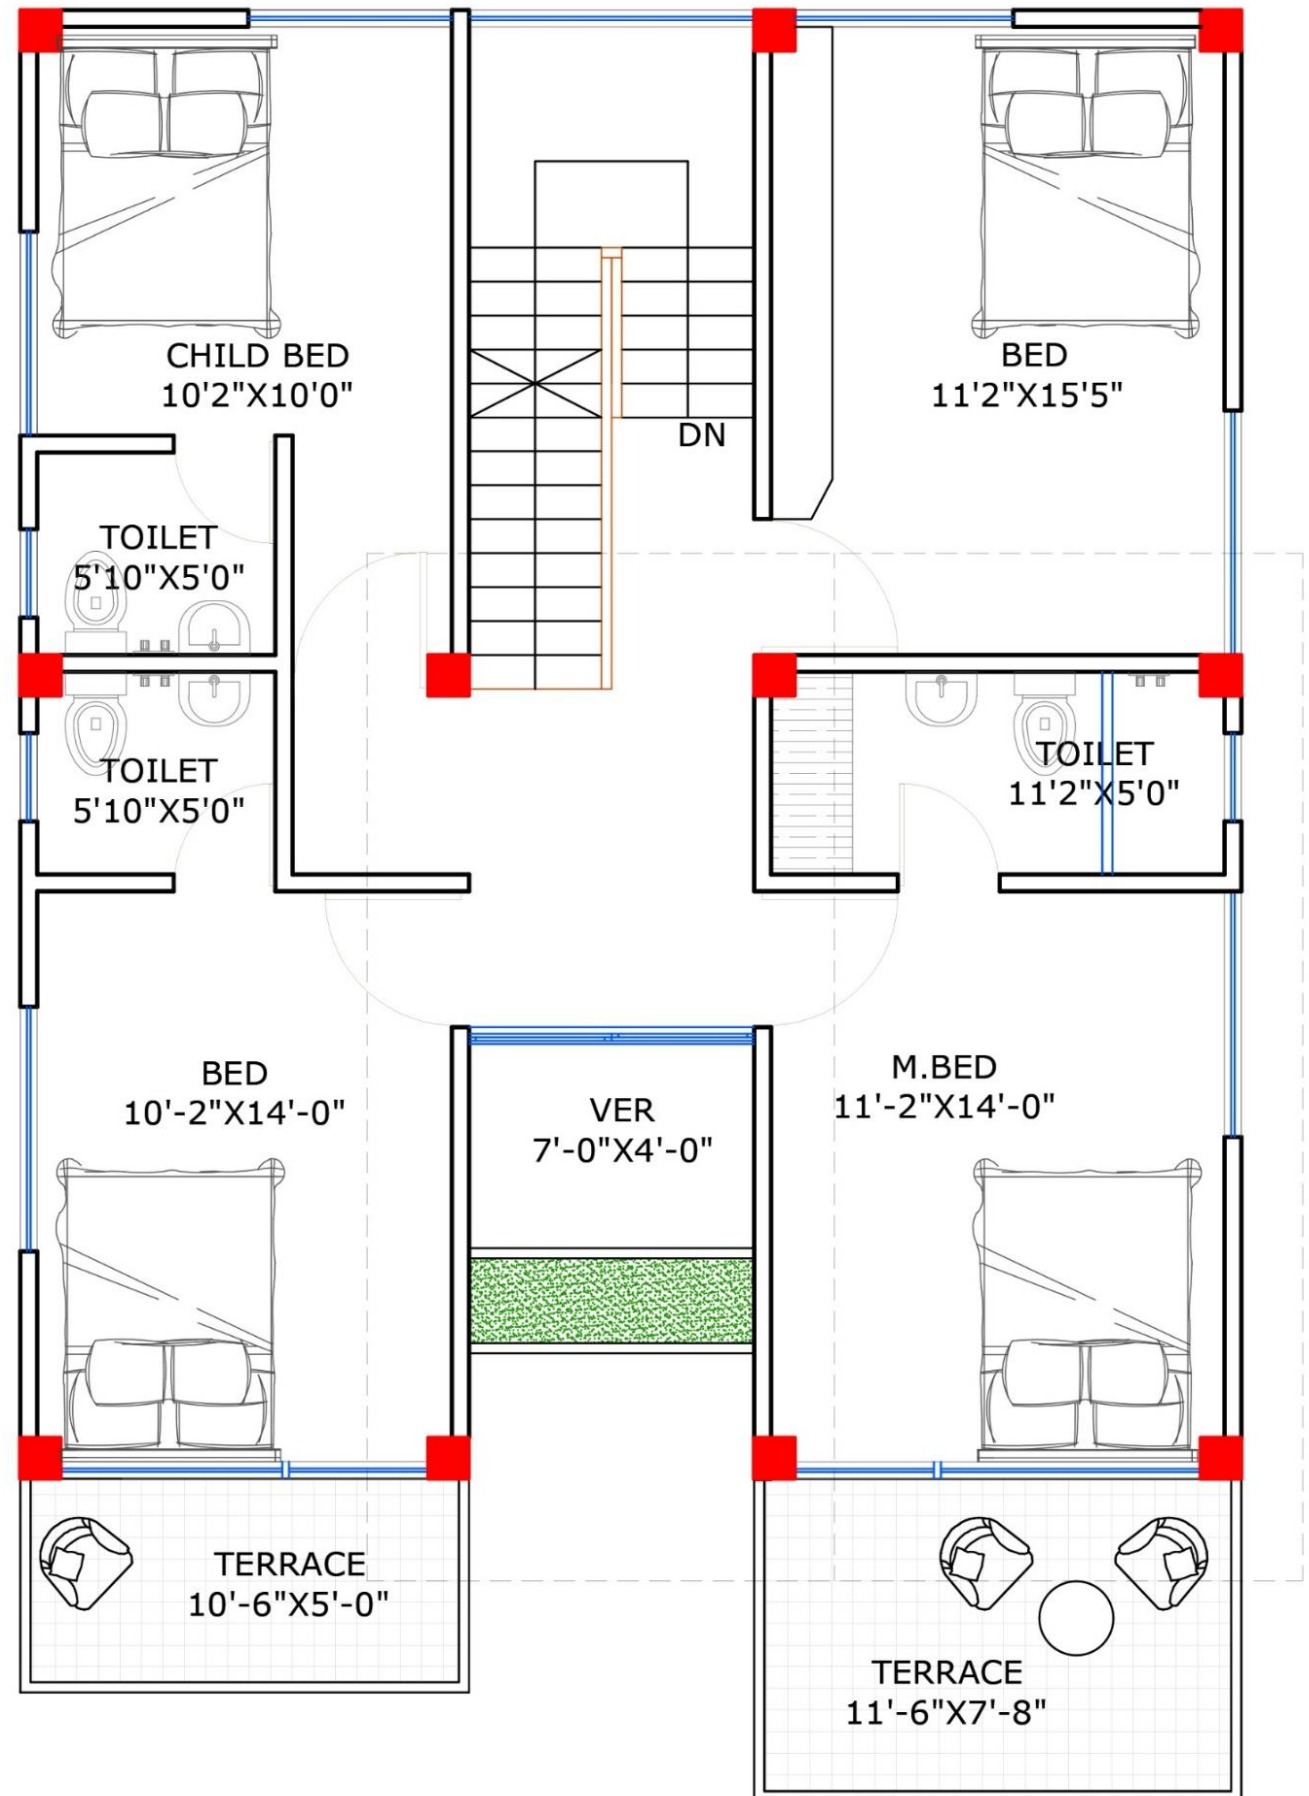

CLIENT NAME:

LAKE VALLEY HOTEL
AND RESORT LTD

CONSULTANT:

VAASTUKAR
ARCHITECTS

DRAWING TITLE:

3 KATHA (OPTION 2)
1ST FLOOR PLAN

PAGE NO:

05