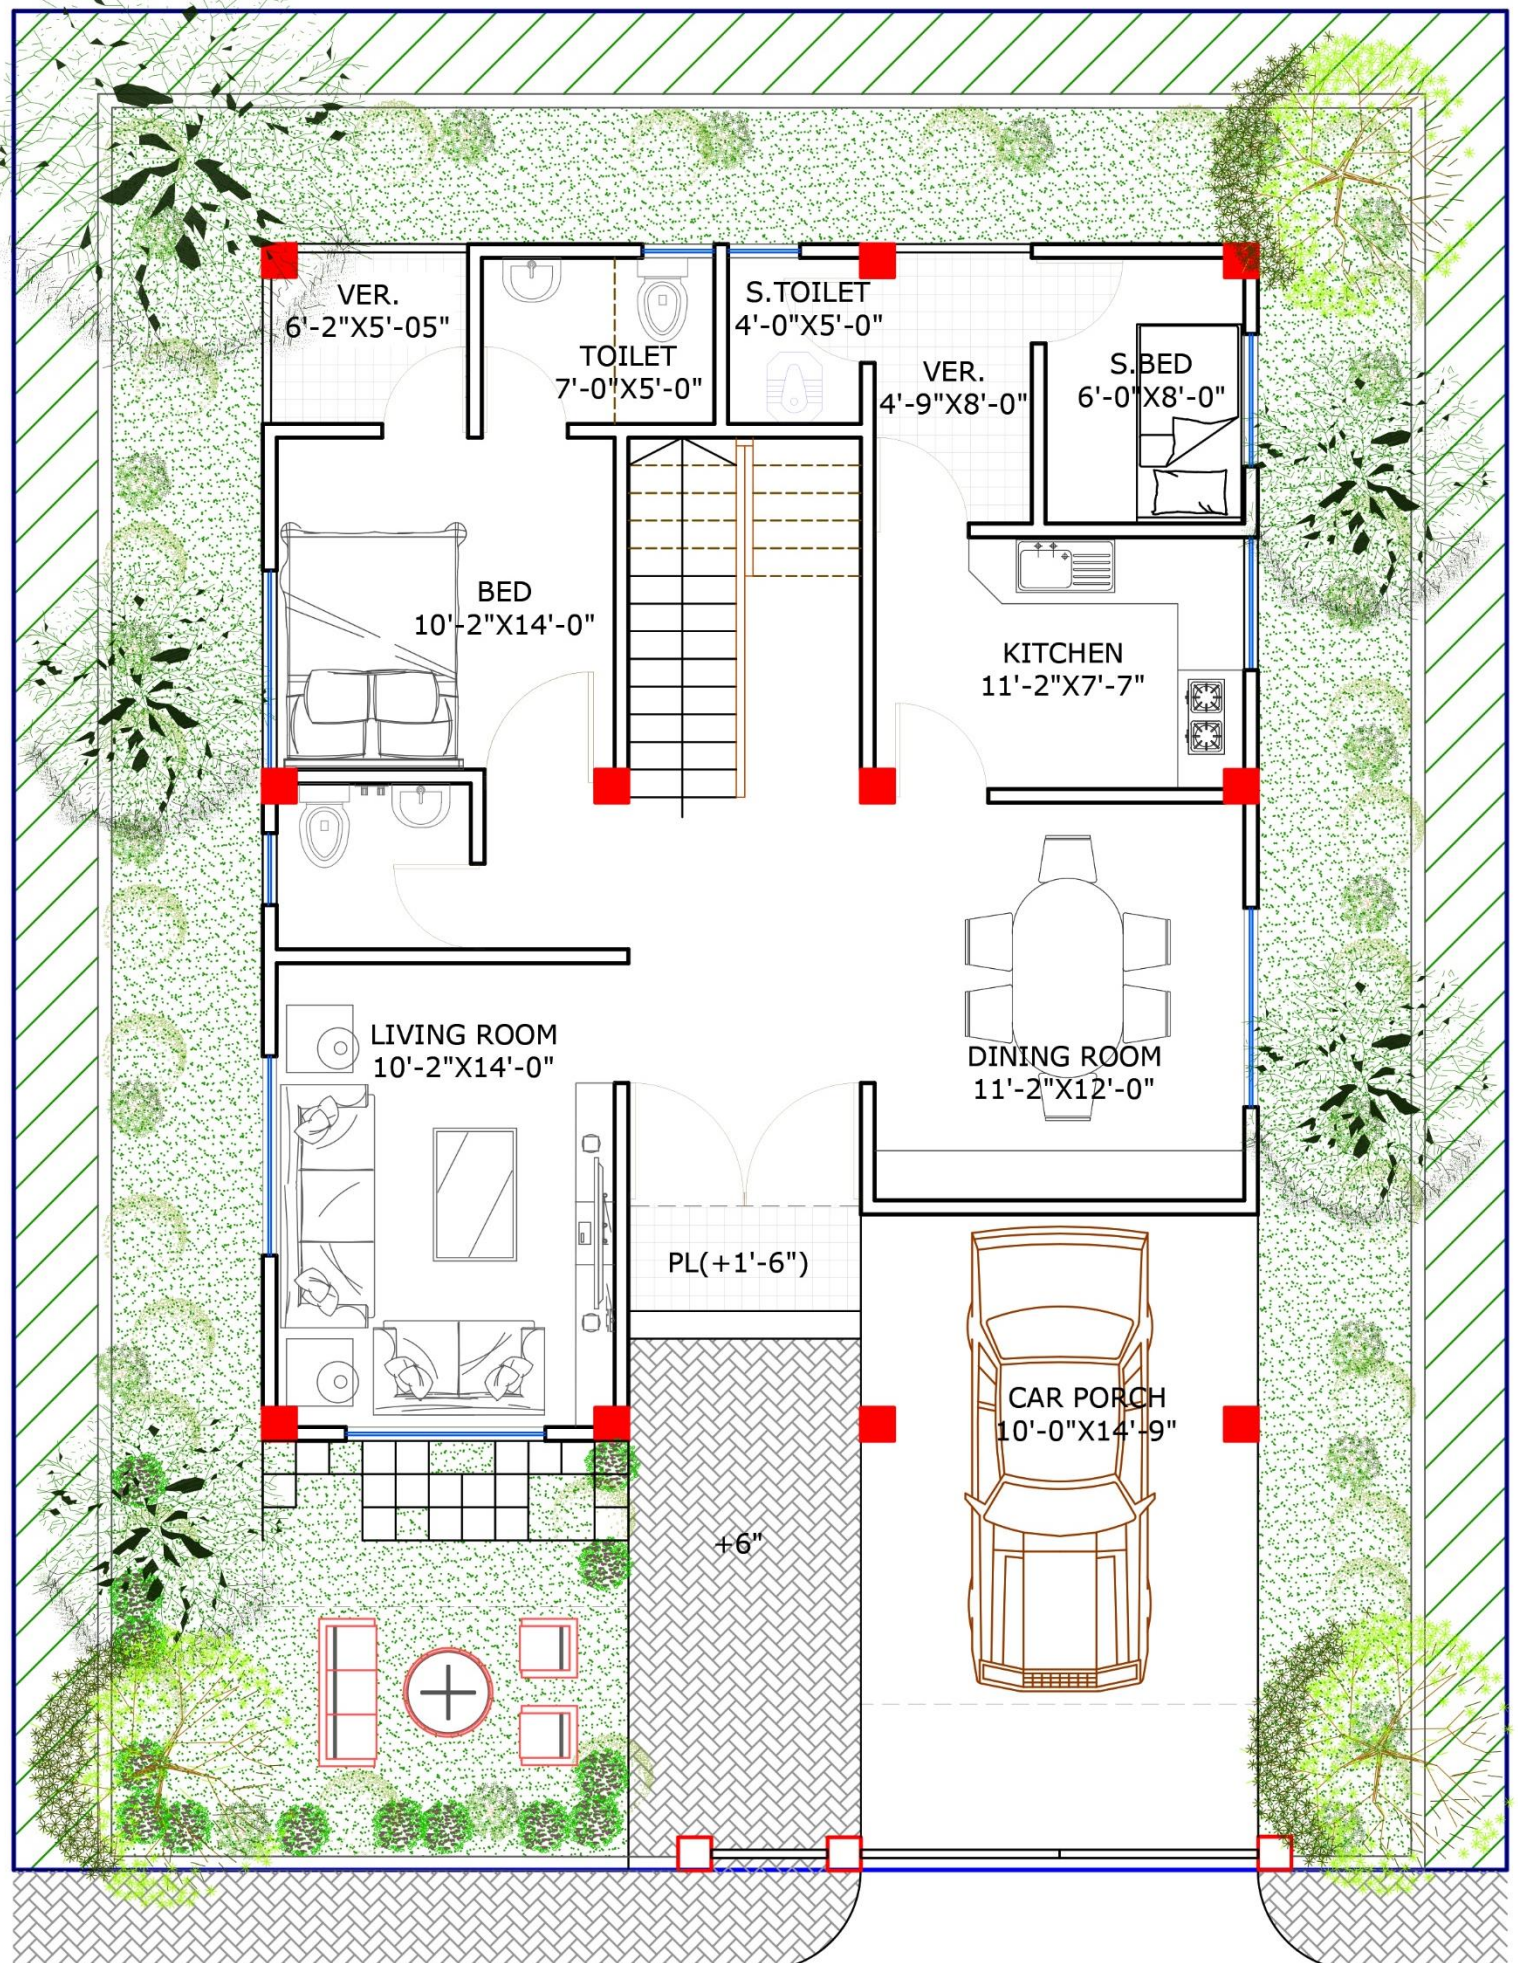

CLIENT NAME:

LAKE VALLEY HOTEL
AND RESORT LTD

CONSULTANT:

VAASTUKAR
ARCHITECTS

DRAWING TITLE:

3 KATHA (OPTION 1)
GROUND FLOOR PLAN

PAGE NO:

01

DRAWING TITLE:

3 KATHA (OPTION 1)
1ST FLOOR PLAN

PAGE NO:

02

PROJECT NAME:

LAKE VALLEY
DUPLEX ZONE

PROJECT ADDRESS:

ROHITPUR, KERANIGANJ,
DHAKA.