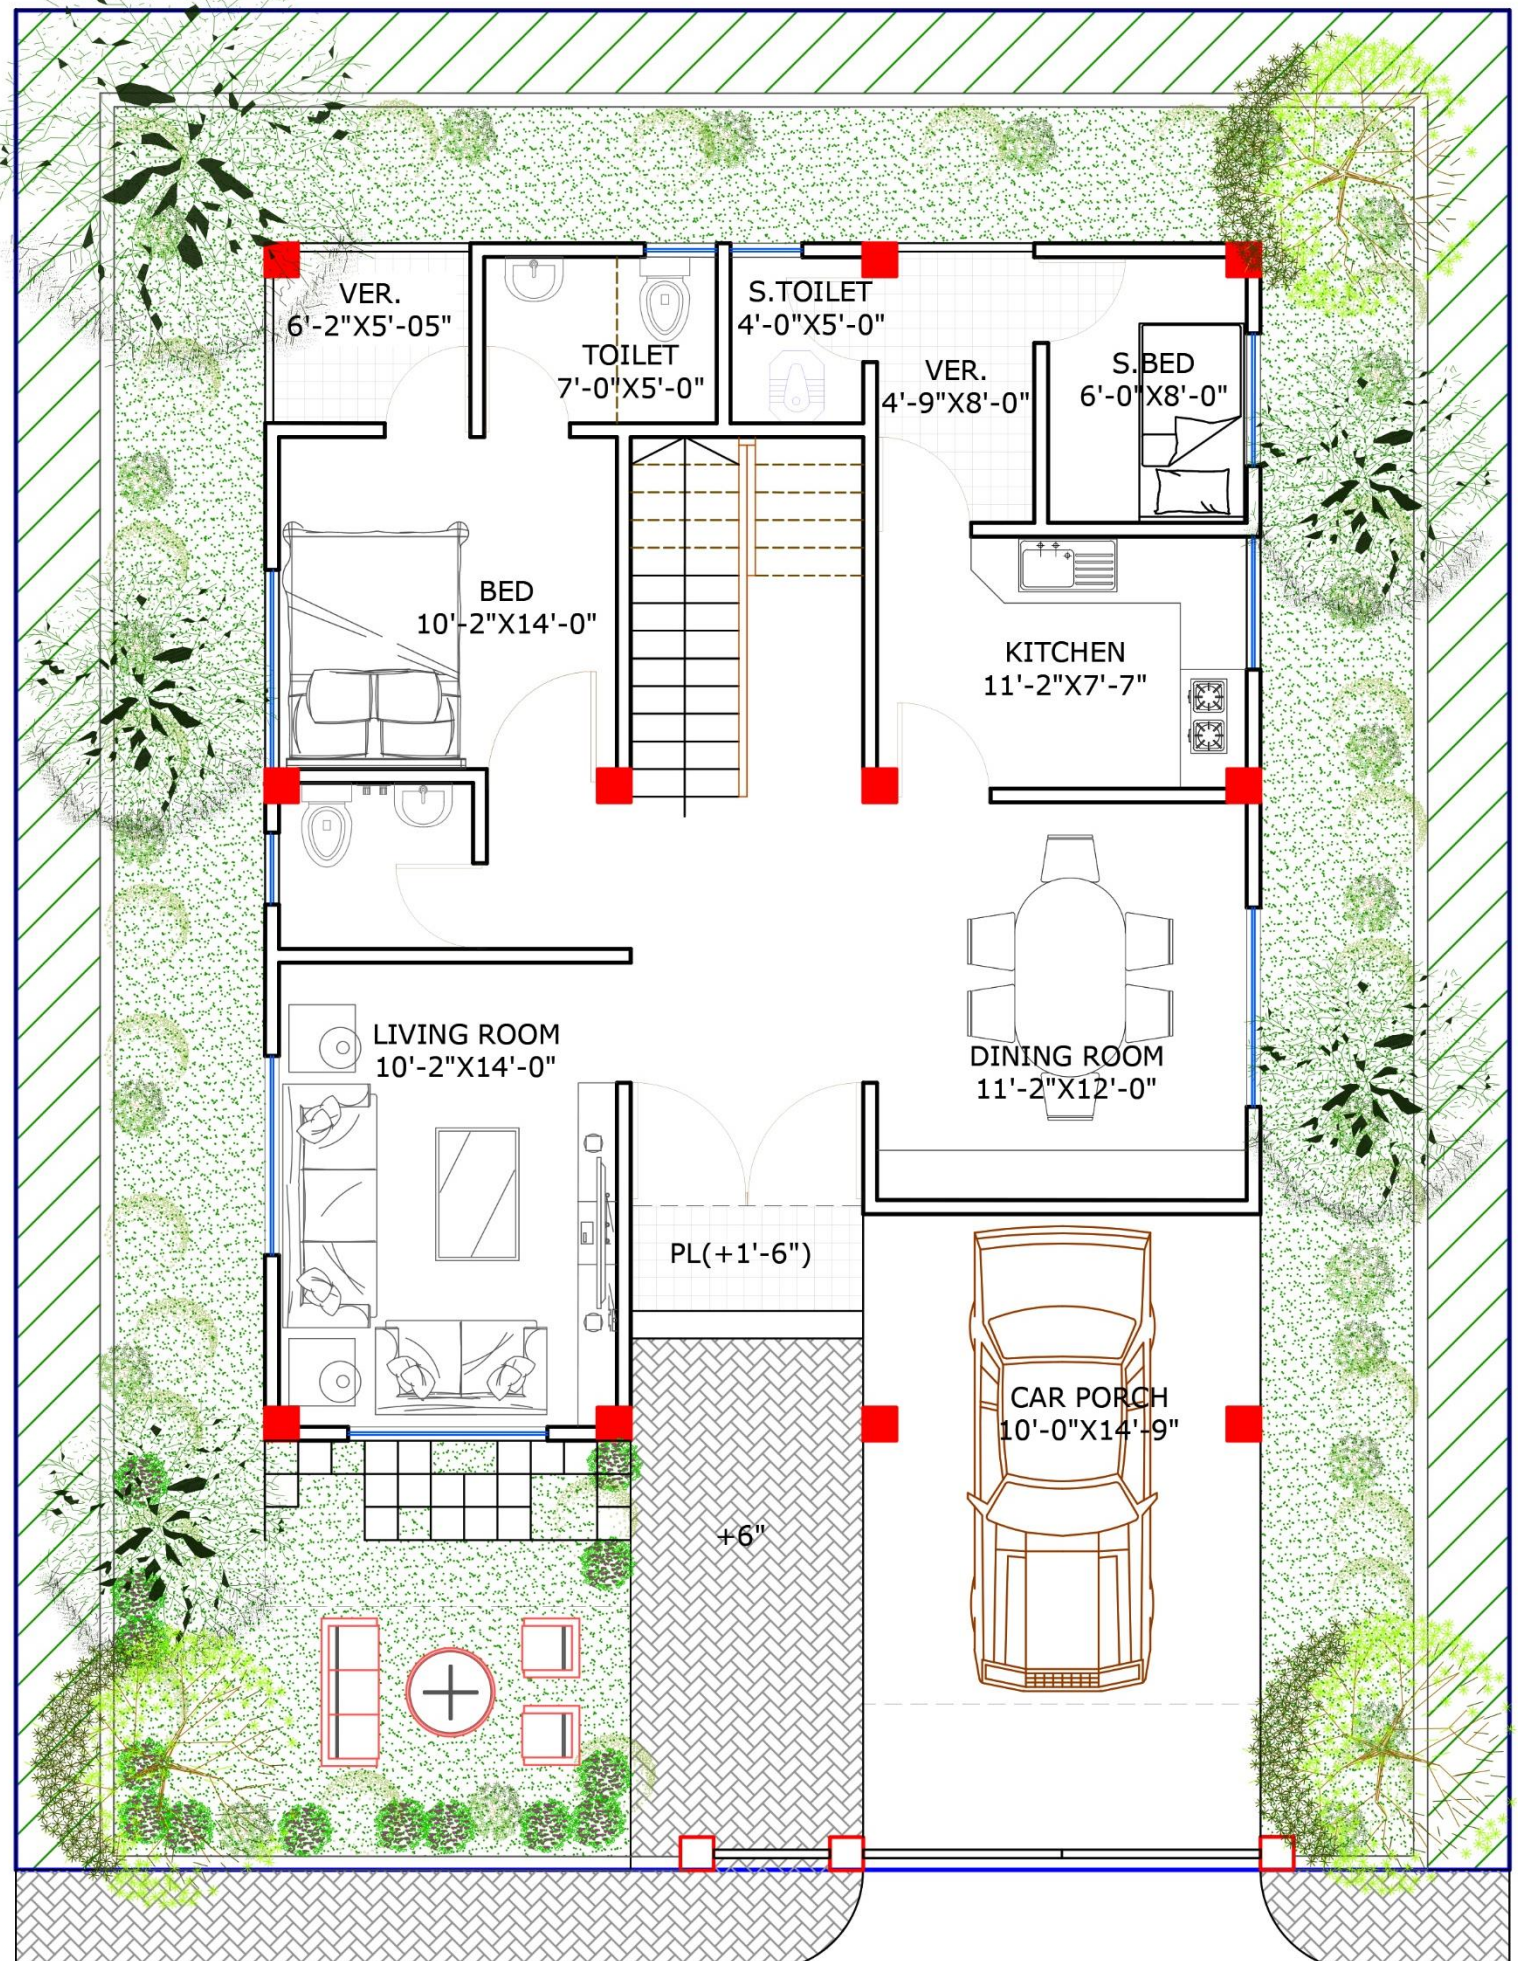

CLIENT NAME:

LAKE VALLEY HOTEL
AND RESORT LTD

CONSULTANT:

VAASTUKAR
ARCHITECTS

DRAWING TITLE:

3 KATHA (OPTION 1)
ROOF PLAN

PAGE NO:

03

DRAWING TITLE:

3 KATHA (OPTION 2)
GROUND FLOOR PLAN

PAGE NO:

04

PROJECT NAME:

LAKE VALLEY
DUPLEX ZONE

PROJECT ADDRESS:

ROHITPUR, KERANIGANJ,
DHAKA.

CLIENT NAME:

LAKE VALLEY HOTEL
AND RESORT LTD

CONSULTANT:

VAASTUKAR
ARCHITECTS

DRAWING TITLE:

3 KATHA (OPTION 2)
1ST FLOOR PLAN

PAGE NO:

05