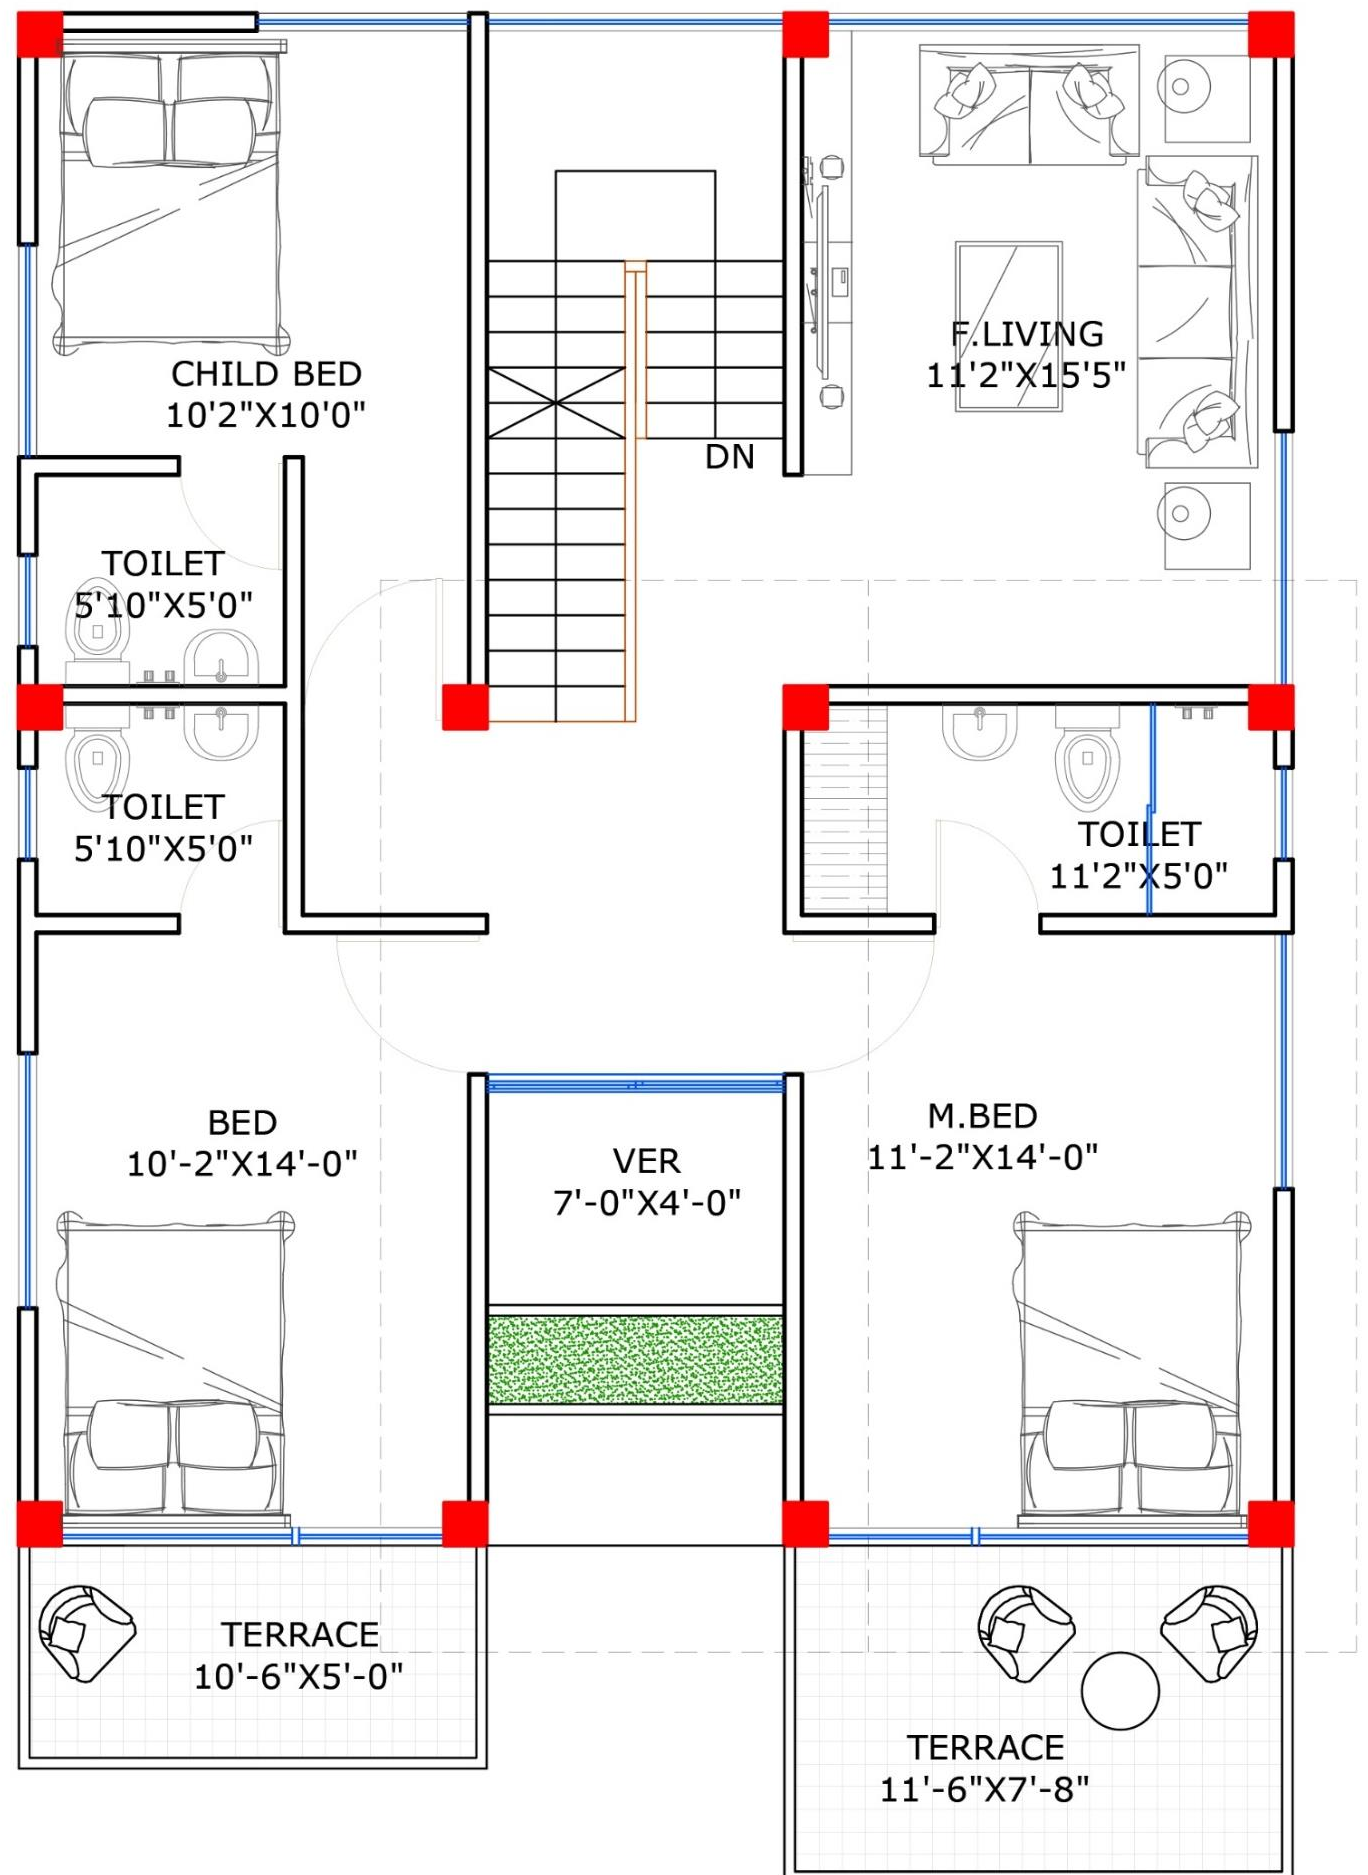

DRAWING TITLE:

3 KATHA (OPTION 1)
1ST FLOOR PLAN

PAGE NO:

02

PROJECT NAME:

LAKE VALLEY
DUPLEX ZONE

PROJECT ADDRESS:

ROHITPUR, KERANIGANJ,
DHAKA.